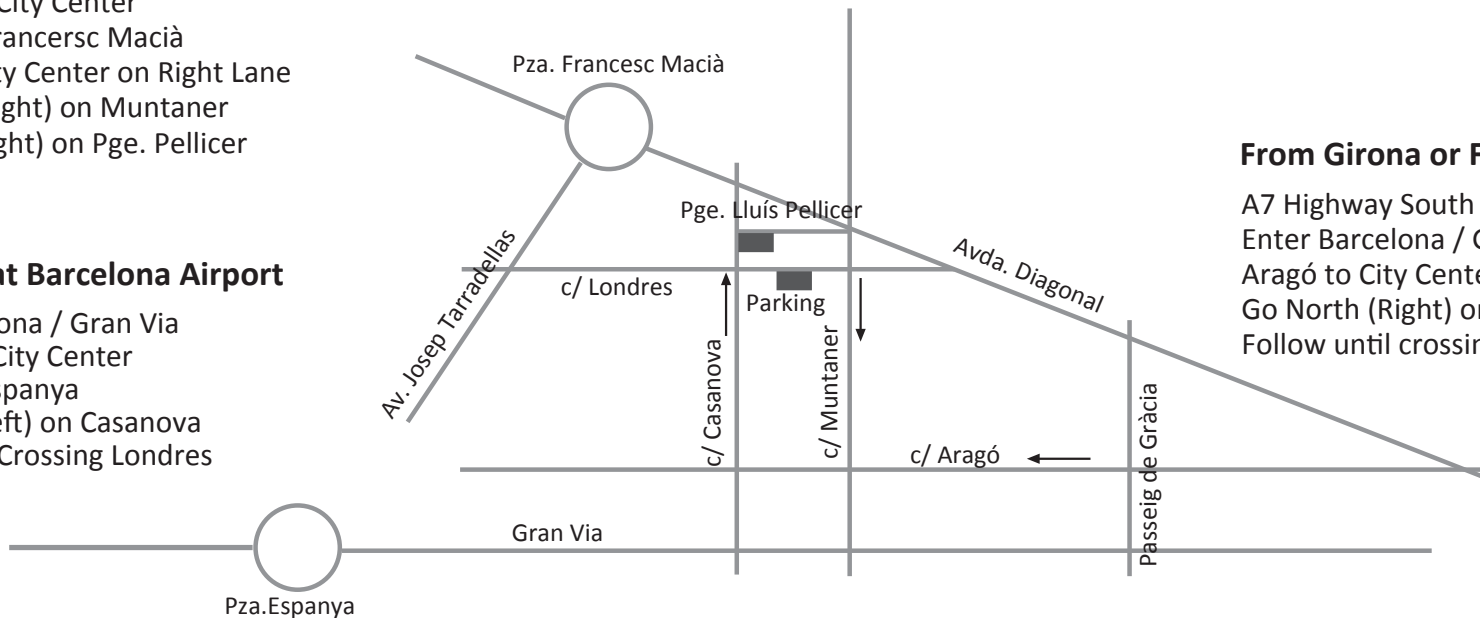

Directions to

Pge. Lluís Pellicer 2-4, baixos. 08036-Barcelona, Spain
Tel: +34 934193500 Fax: +34 934195941 Email: brains@thinkwelldesign.com
www.thinkwelldesign.com

From València

A7 Highway North
Enter Barcelona / Diagonal
Diagonal to City Center
Cross Pza. Francesc Macià
Follow to City Center on Right Lane
Go South (Right) on Muntaner
Go West (Right) on Pge. Pellicer

From El Prat Barcelona Airport

Enter Barcelona / Gran Via
Gran Via to City Center
Cross Pza. Espanya
Go North (Left) on Casanova
Follow until Crossing Londres

From Girona or France

A7 Highway South
Enter Barcelona / Gran Via- Aragó
Aragó to City Center
Go North (Right) on Casanova
Follow until crossing Londres

- Parking is available at Londres Street between Muntaner and Casanova.
- Entrance is at Alley Pellicer in number 2-4 (west end) on street level